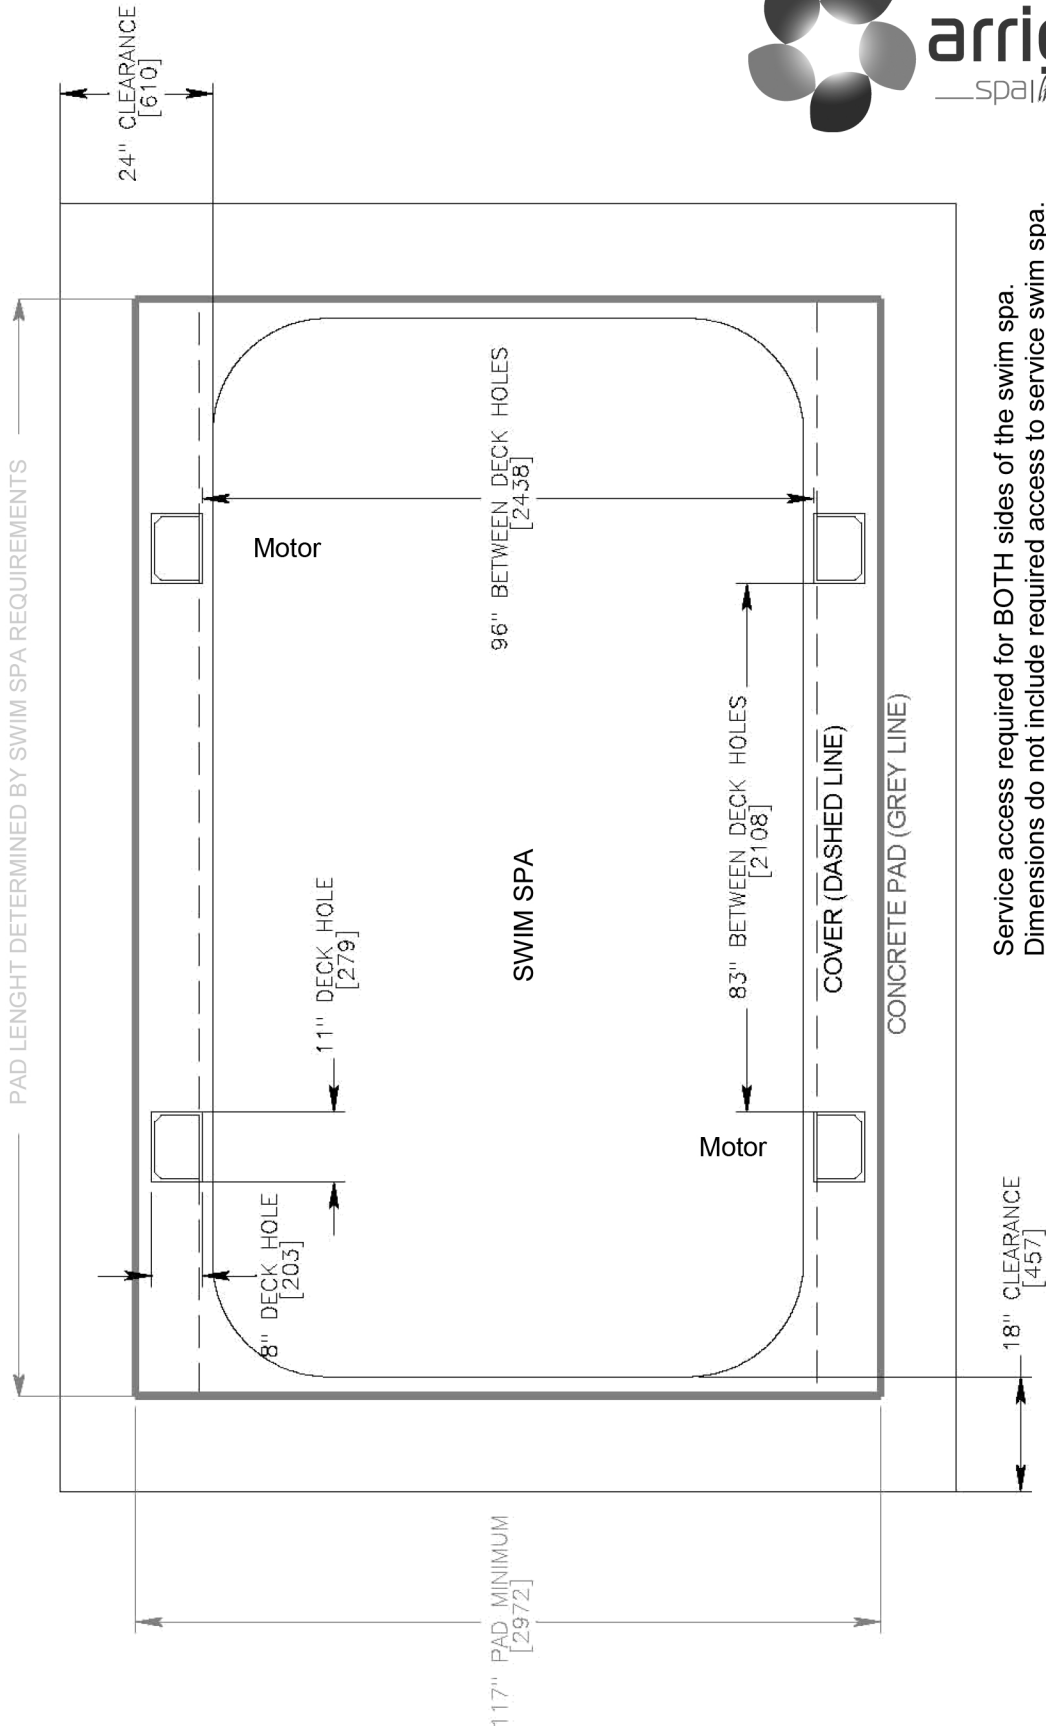

FRAME DIMENSIONS AND FOOTPRINT

Service access required for BOTH sides of the swim spa.
 Dimensions do not include required access to service swim spa.
 Do not scale drawing.
 Dimensions are in inches [mm].