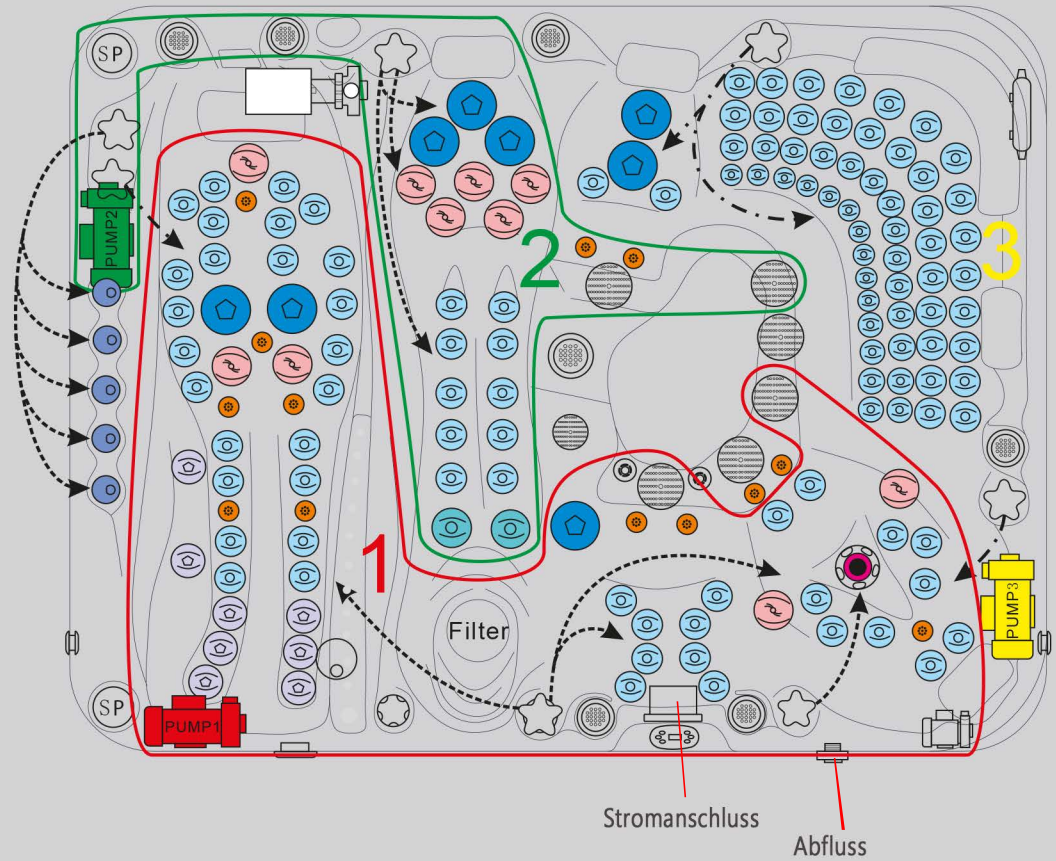

arrigato
—spa | liebe deine Sinne

TECHNISCHE ZEICHNUNG WHIRLPOOL VANCOUVER

- Waterjet
- Clusterjet
- Clusterjet
- Clusterjet
- Mini Jet
- Power Jet
- Swim Jet
- Blowerjet
- Spa Light
- Spa Light
- Suction
- Suction

- Air Control
- Water Diverter
- Water/Air Control
- Aromatherapy
- UV lamp
- Pillow
- Corner Pillow
- Filter lid Black
Filter 4ch-949

- Speaker
- Controller & Heater
JZ6013x2
- Drainage
- WTC50 Circ. Pump
- LP300 Mass. Pump
(3pcs)
- TP800 Display
- Diverter Pump