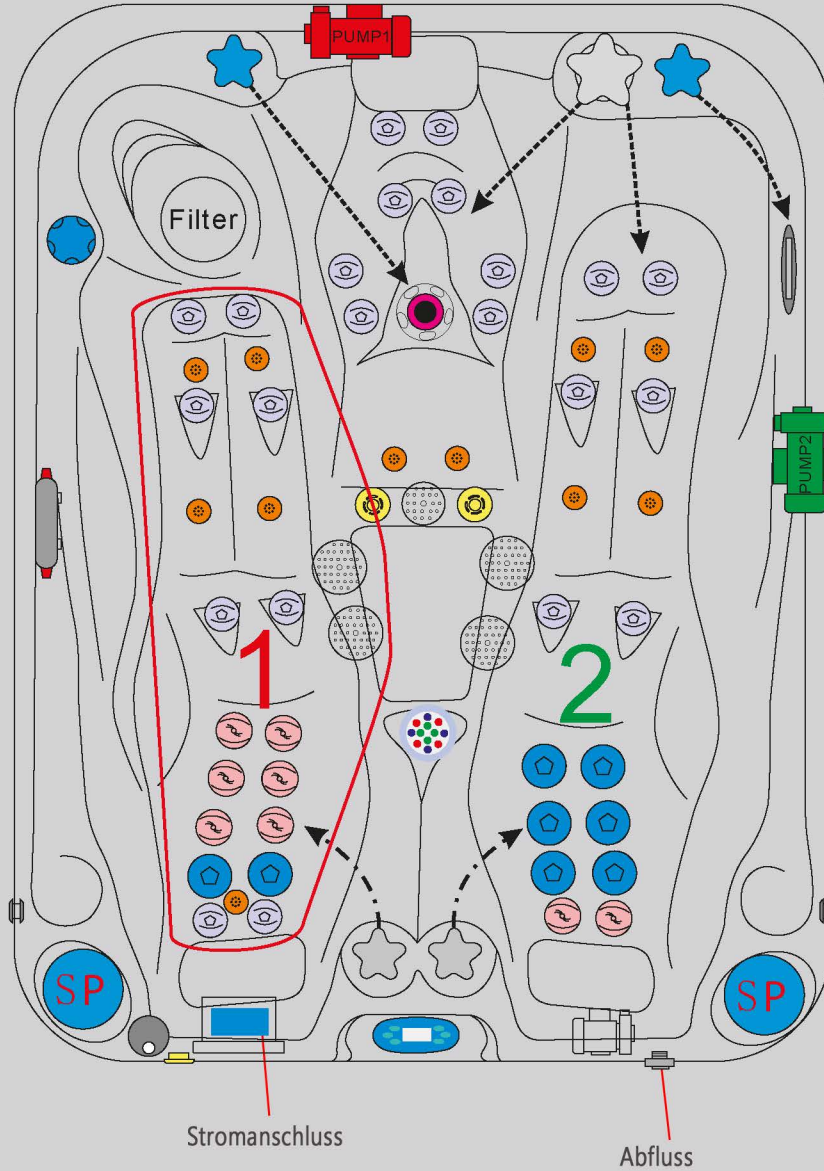

arrigato
—spa | liebe deine Sinne

TECHNISCHE ZEICHNUNG WHIRLPOOL SAN FRANCISCO

-  Clusterjet
-  Mini Jet
-  Power Jet
-  Swim Jet
-  Blowerjet

-  Water Diverter
-  Air Control
-  Water Diverter
-  Aromatherapy
-  Pillow
-  Filter lid Black
-  Filter 4ch-949
-  Suction
-  Suction

-  Speaker
-  Controller & Heater JZ6013x1
-  Drainage
-  WTC50 Circ. Pump
-  LP300 Mass. Pump
-  LP300 Mass. Pump
-  TP600 Display