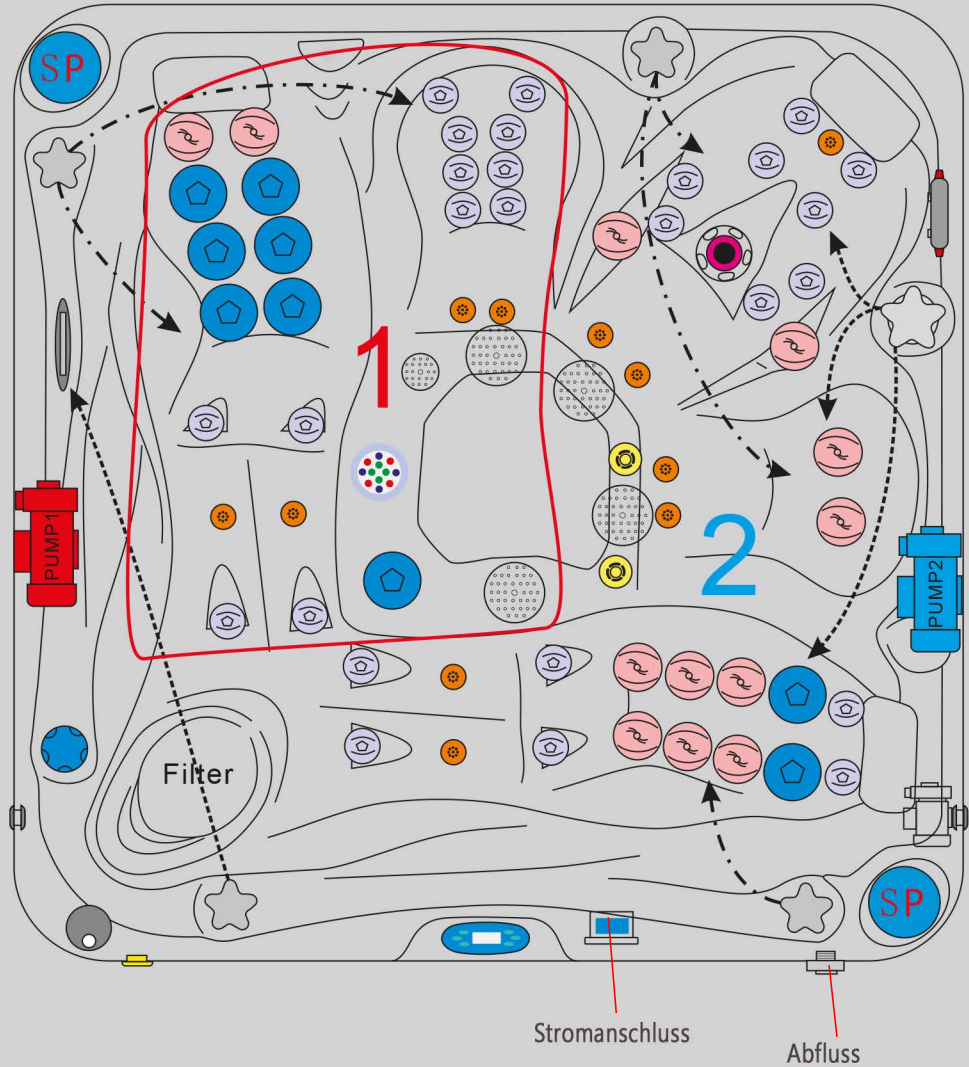

arrigato
—spa | *liebe deine Sinne*

TECHNISCHE ZEICHNUNG WHIRLPOOL SAN DIEGO

-  Clusterjet
-  Mini Jet
-  Power Jet
-  Swim Jet
-  Blowerjet
-  Suction
-  Suction

-  Water Diverter
-  Air Control
-  Optional Air Pump
-  Water Diverter
-  Aromatherapy
-  UV lamp
-  Pillow
-  Filter lid Black
-  Filter 4ch-949

-  Speaker
-  Controller & Heater
JZ6013x1
-  Drainage
-  WTC50 Circ. Pump
-  LP300 Mass. Pump
-  LP300 Mass. Pump
-  TP600 Display