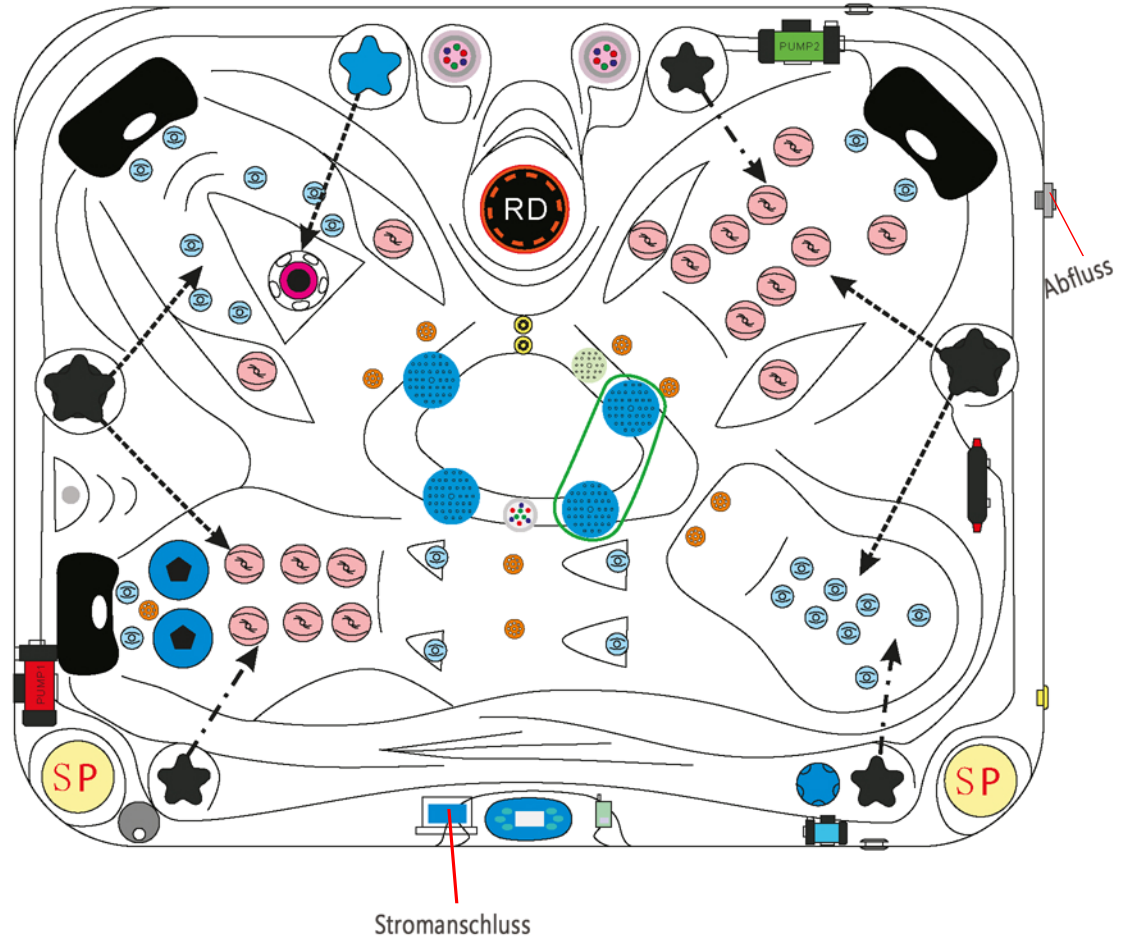

arrigato
—spa | liebe deine Sinne

TECHNISCHE ZEICHNUNG WHIRLPOOL SAN ANTONIO

	Clusterjet	24pcs		Air Pump		Speaker
	Mini Jet	18pcs		Water Diverter		Controller & Heater JZ6013x1
	Power Jet	2pcs		Air Control		Drainage
	Swim Jet	1pc		Aromatherapy		WTC50 Circ. Pump
	Blowerjet	7pcs		UV Lamp		LP300 Mass. Pump
	Spa Light	3pc		Pillow		LP300 Mass. Pump
	Suction	1pc		Filter lid Black		TP600 Display
	Suction	4pcs		Filter 4ch-949		