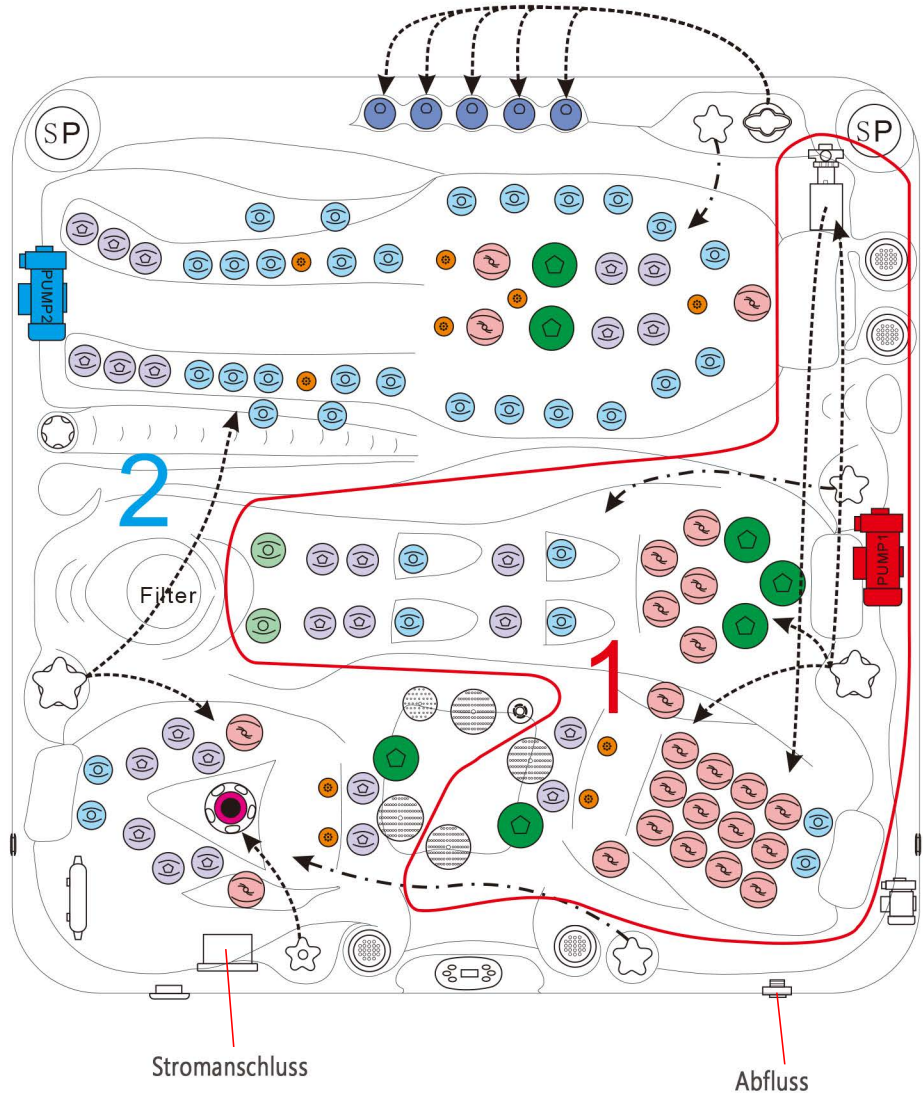

**arrigato**  
—spa|liebe deine Sinne

# TECHNISCHE ZEICHNUNG WHIRLPOOL PHOENIX

-  Waterjet
-  Clusterjet
-  Clusterjet
-  Clusterjet
-  Mini Jet
-  Power Jet
-  Swim Jet
-  Blowerjet
-  Spa Light
-  Suction
-  Suction

-  Water Control
-  Water Diverter
-  Air Control
-  Water Diverter
-  Aromatherapy
-  UV lamp
-  Pillow
-  Filter lid Black  
Filter 4ch-949

-  Speaker
-  Controller & Heater  
JZ6013x1
-  Drainage
-  WTC50 Circ. Pump
-  LP300 Mass. Pump
-  LP300 Mass. Pump
-  TP800 Display
-  Water Diverter Pump