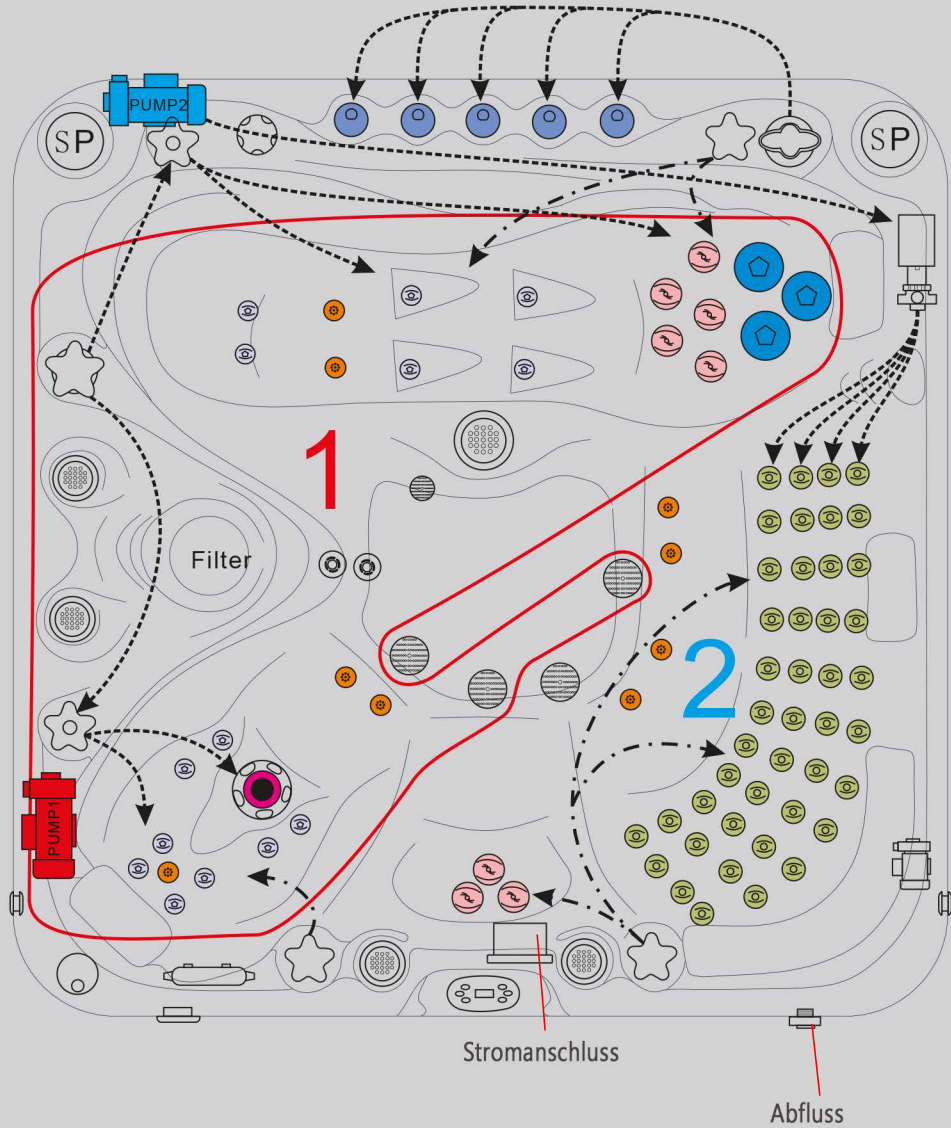

arrigato  
—spa | liebe deine Sinne

# TECHNISCHE ZEICHNUNG WHIRLPOOL NEW YORK

Waterjet  
Clusterjet  
Clusterjet  
Mini Jet  
Power Jet  
Swim Jet  
Blowerjet  
Spa Light  
Spa Light  
Suction  
Suction

Water Control  
Air Control  
Air Blower  
Water Diverter  
Water Diverter  
Aromatherapy  
UV lamp  
Pillow  
Corner Pillow  
Filter lid Black  
Filter 4ch-949

Speaker  
Controller & Heater  
JZ6013x1  
Drainage  
WTC50 Circ. Pump  
LP300 Mass. Pump  
LP300 Mass. Pump  
TP800 Display  
Water Diverter Pump