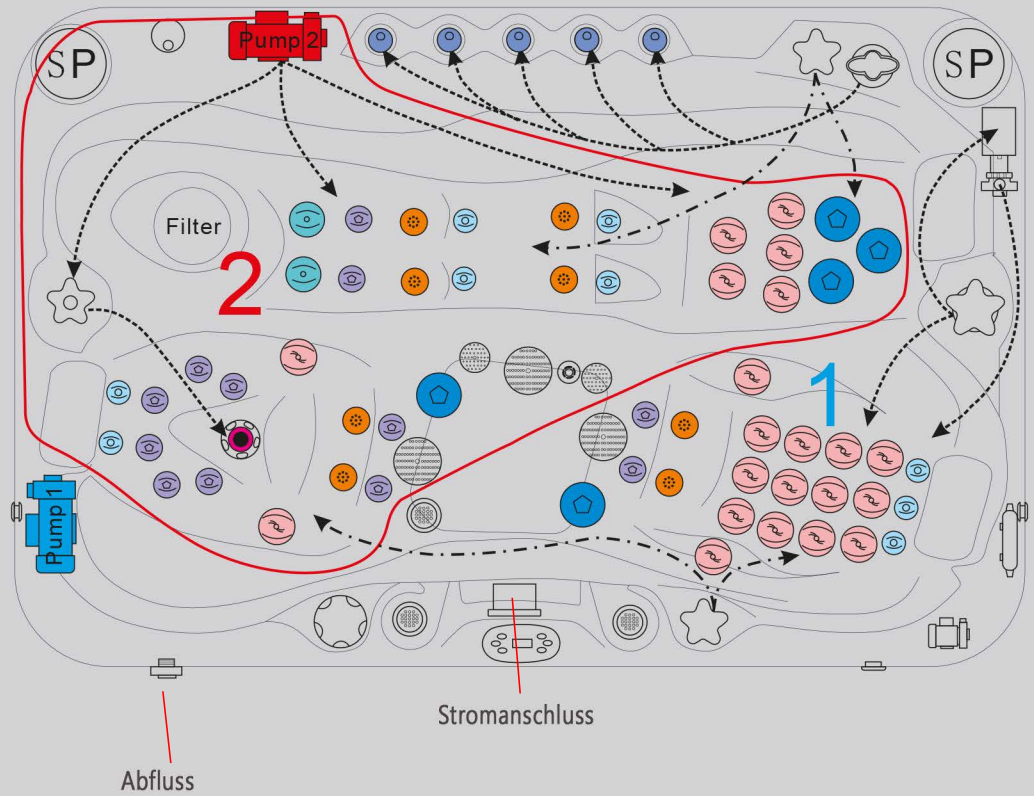

arrigato
—spa | liebe deine Sinne

TECHNISCHE ZEICHNUNG WHIRLPOOL DALLAS

Waterjet
Clusterjet
Clusterjet
Clusterjet
Mini Jet
Power Jet
Swim Jet
Blowerjet
Spa Light
Suction
Suction

Water Control
Water Diverter
Air Control
Optional Air Pump
Water Diverter
Aromatherapy
UV lamp
Pillow
Filter lid Black
Filter 4ch-949

Speaker
Controller & Heater
JZ6013x1
Drainage
WTC50 Circ. Pump
LP300 Mass. Pump
LP300 Mass. Pump
TP800 Display
Water Diverter Pump