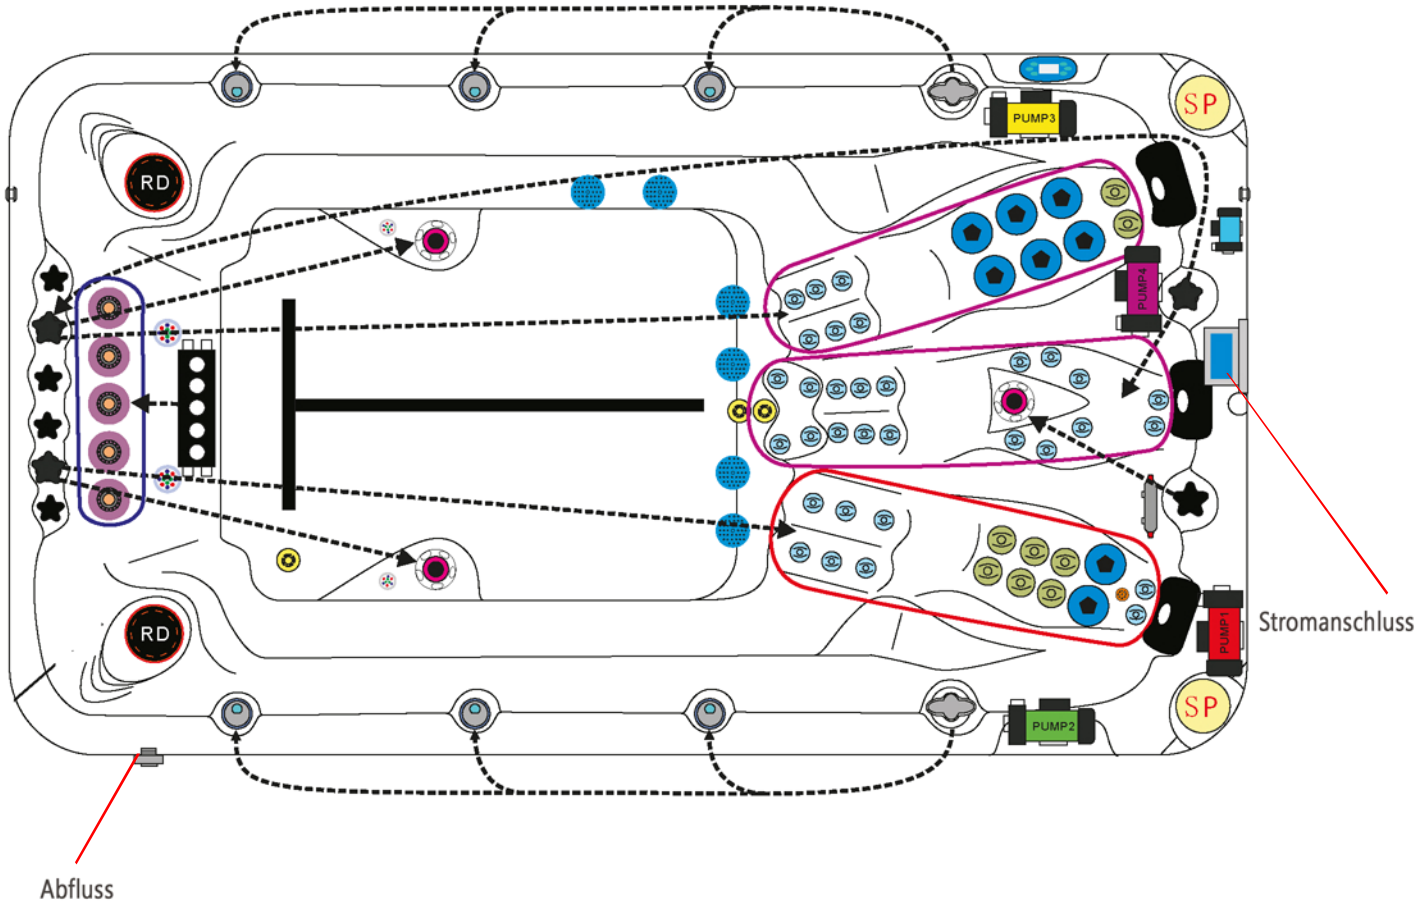

arrigato
—spa | *liebe deine Sinne*

TECHNISCHE ZEICHNUNG

SWIM SPA SAN FRANCISCO

-  Jet 2" 32pcs
-  Jet 3" 8pcs
-  Jet 5" 8pcs
-  Swim Jet 3pcs
-  River Jet 5pcs

-  Water Control
-  Water Diverter
-  Air/Water Control
-  Water Diverter
-  Optional Air Pump
-  Aromatherapy
-  UV-lamp
-  Pillow
-  Filter lid Black
-  Filter 4ch-949

-  Speaker
-  Controller & Heater JZ6013x1
-  Controller & Heater JZ6013x2
-  Drainage
-  WTC50 Circ. Pump
-  LP300 Mass. Pump (6pcs)
-  TP600 Display (2pcs)
-  Diverter Pump