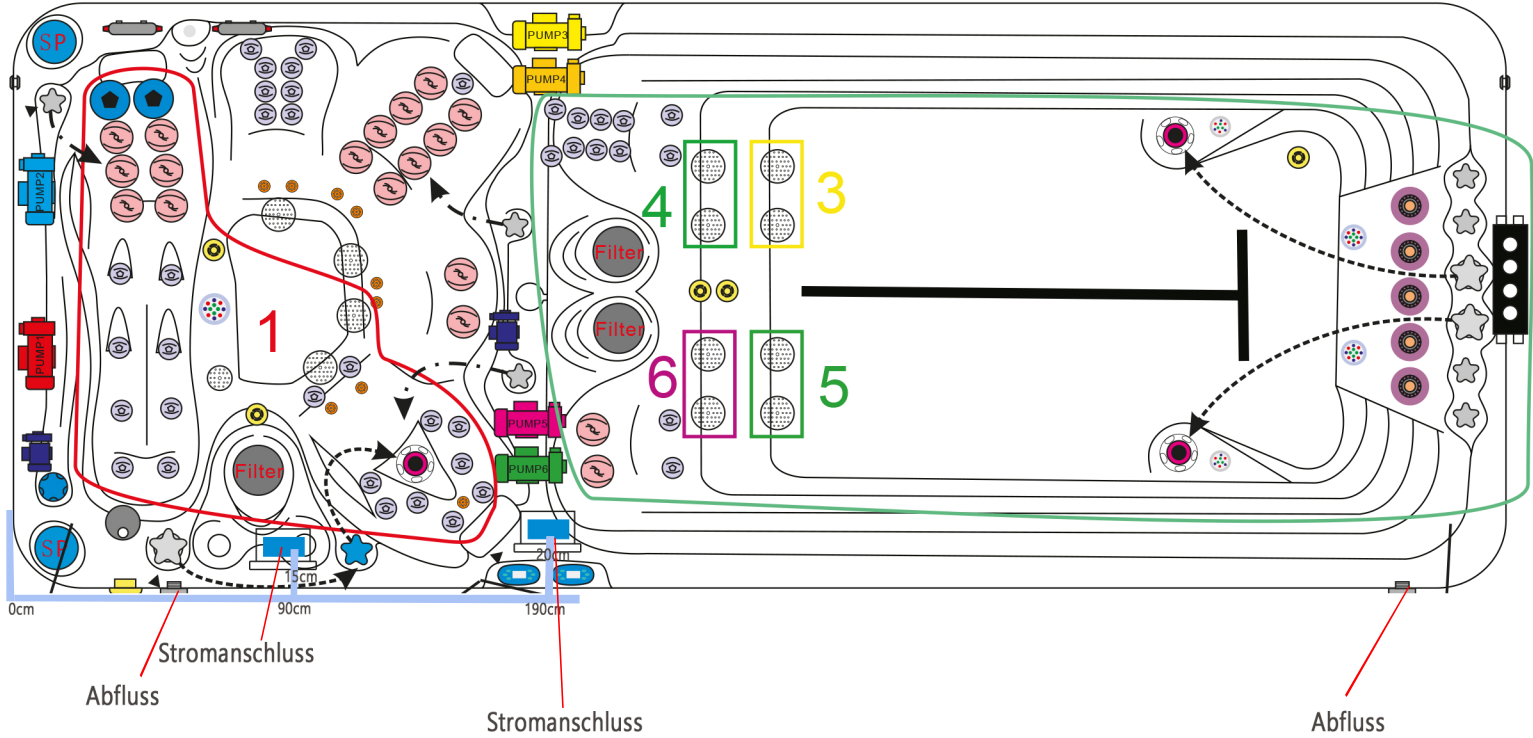

arrigato
—spa | *liebe deine Sinne*

TECHNISCHE ZEICHNUNG SWIM SPA MICHIGAN

- Clusterjet
- Mini Jet
- Power Jet
- Swim Jet
- River Jet
- Blowerjet
- Spa Light
- Suction
- Suction

- Water Control
- Water Diverter
- Air/Water Control
- Water Diverter
- Optional Air Pump
- Aromatherapy
- UV-lamp
- Pillow
- Filter lid Black

- Speaker
- Controller & Heater JZ6013x1
- Controller & Heater JZ6013x2
- Drainage
- WTC50 Circ. Pump
- LP300 Mass. Pump (6pcs)
- TP600 Display (2pcs)
- Diverter Pump