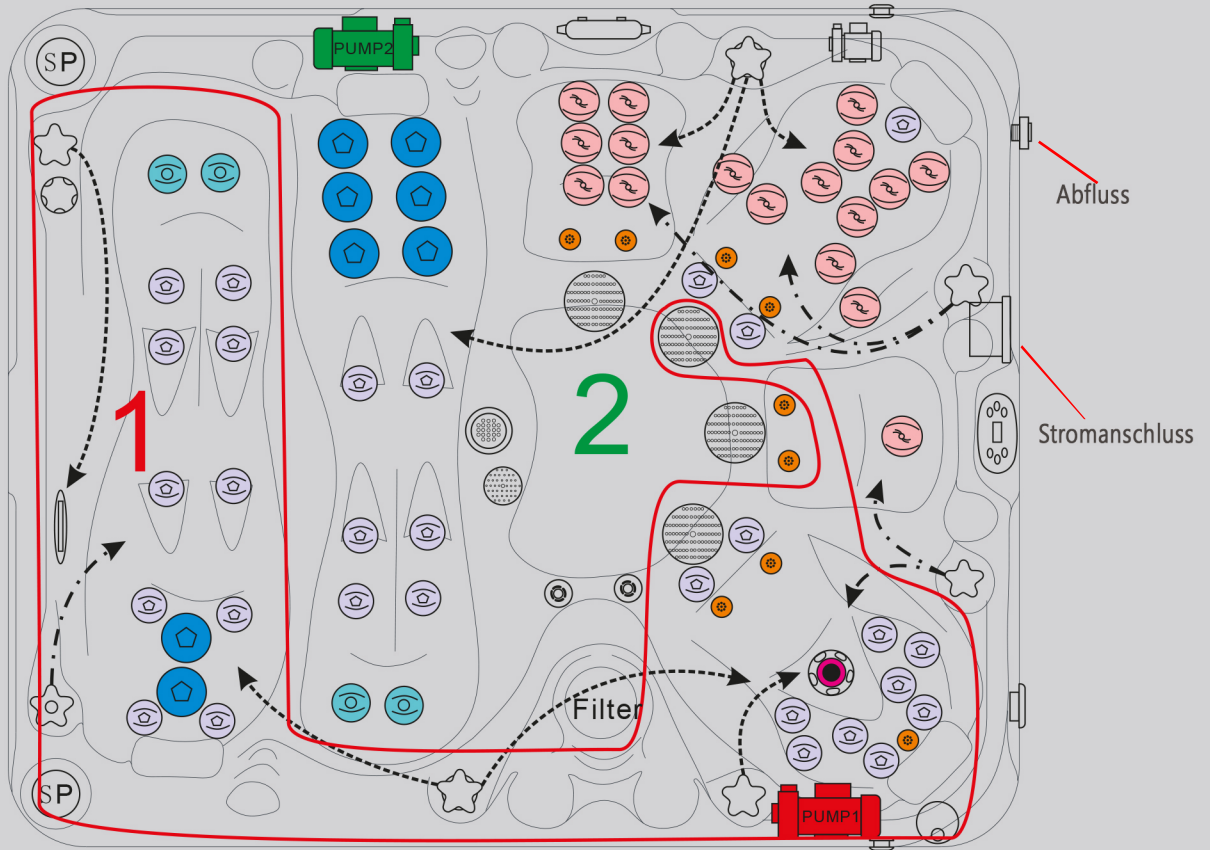

arrigato
—spa|liebe deine Sinne

TECHNISCHE ZEICHNUNG WHIRLPOOL MONTREAL

Clusterjet

Clusterjet

Mini Jet

Power Jet

Swim Jet

Blowerjet

Spa Light

Suction

Suction

Water Diverter

Air Control

Optional Air Pump

Water Diverter

Aromatherapy

UV lamp

Pillow

Filter lid Black
Filter 4ch-949

Speaker

Controller & Heater
JZ6013x1

Drainage

WTC50 Circ. Pump

LP300 Mass. Pump

LP300 Mass. Pump

TP600 Display