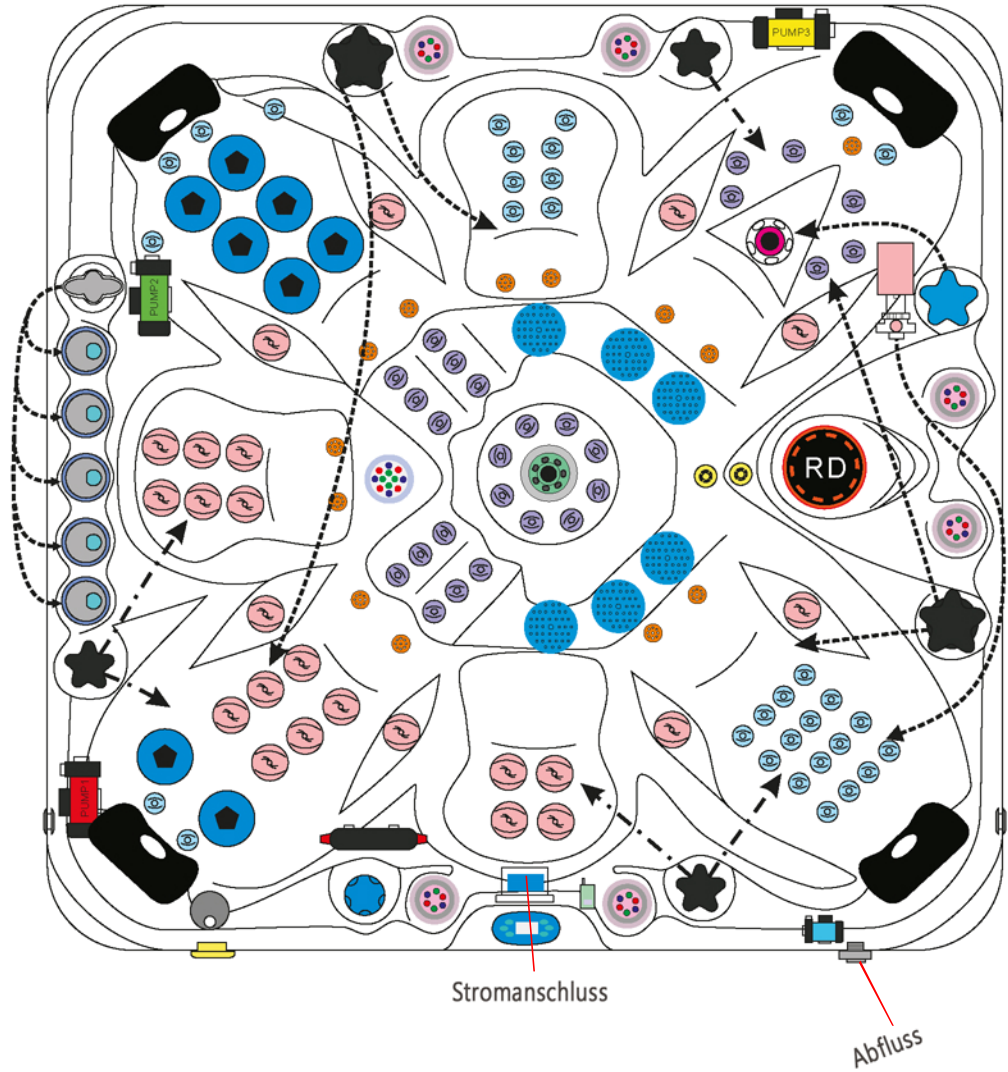

arrigato
—spa|liebe deine Sinne

TECHNISCHE ZEICHNUNG WHIRLPOOL CHICAGO

- | | |
|------------|-------|
| Waterjet | 5pcs |
| Clusterjet | 26pcs |
| Clusterjet | 32pcs |
| Clusterjet | 24pcs |
| Mini Jet | 8pcs |
| Power Jet | 1pcs |
| Swim Jet | 1pc |
| Blowerjet | 10pcs |
| Spa Light | 4pcs |
| Suction | 1pc |
| Suction | 6pcs |

- | |
|------------------------------------|
| Water Control |
| Water Diverter |
| Air Control |
| Water Diverter |
| Aromatherapy |
| UV lamp |
| Pillow |
| Filter lid Black
Filter 4ch-949 |

- | |
|---------------------------------|
| Speaker |
| Controller & Heater
JZ6013x1 |
| Drainage |
| WTC50 Circ. Pump |
| LP300 Mass. Pump |
| LP300 Mass. Pump |
| TP800 Display |
| Water Diverter Pump |