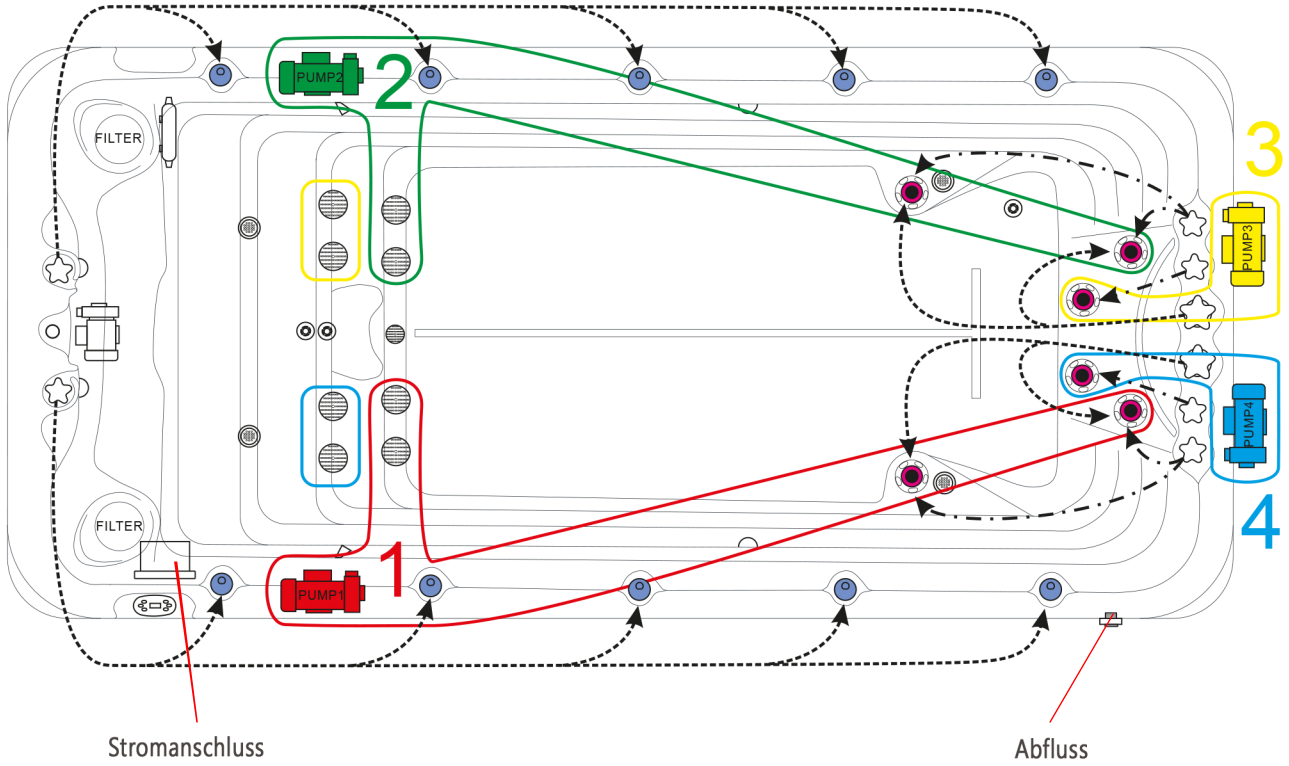

arrigato
—spa | *liebe deine Sinne*

TECHNISCHE ZEICHNUNG SWIM SPA FIT 2

Waterjet

Swim Jet

Spa Light

Suction

Suction

Water Diverter

Air/Water Control

UV-lamp

Filter lid Black
Filter 6ch-949

Controller & Heater
JZ6013x2

Drainage

WTC50 Circ. Pump

LP300 Mass. Pump

TP600 Display