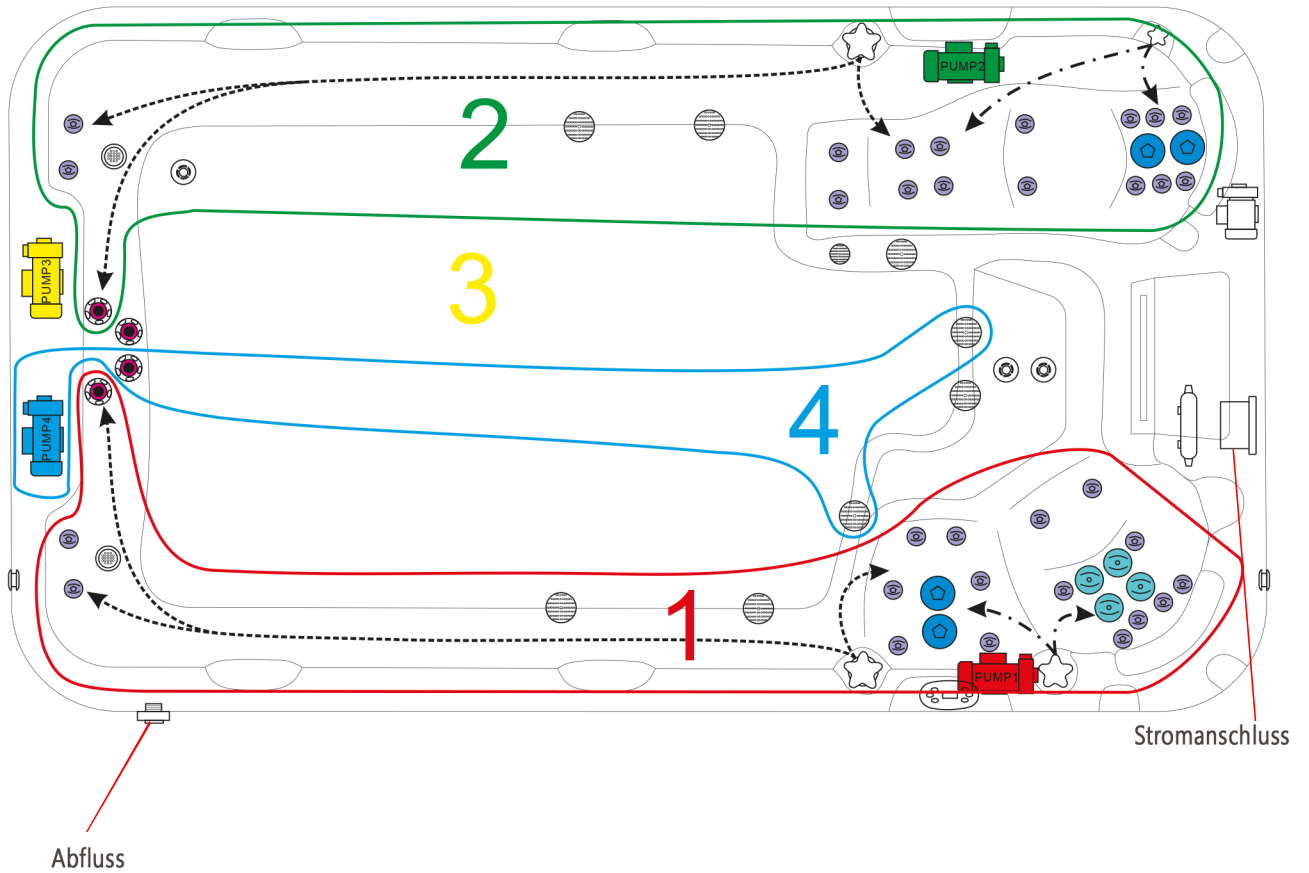

arrigato
—spa | *liebe deine Sinne*

TECHNISCHE ZEICHNUNG SWIM SPA AQUA 1

- Clusterjet
- Clusterjet
- Power Jet
- Swim Jet
- Spa Light
- Suction
- Suction

- Water Diverter
- Air Control
- UV lamp
- Small Corner Pillow
- 2x Filter 6ch-940
Filter Front Black

- Controller & Heater
JZ6013x2
- Drainage
- WTC50 Circ. Pump
- LP300 Mass. Pump
(4pcs)
- TP600 Display